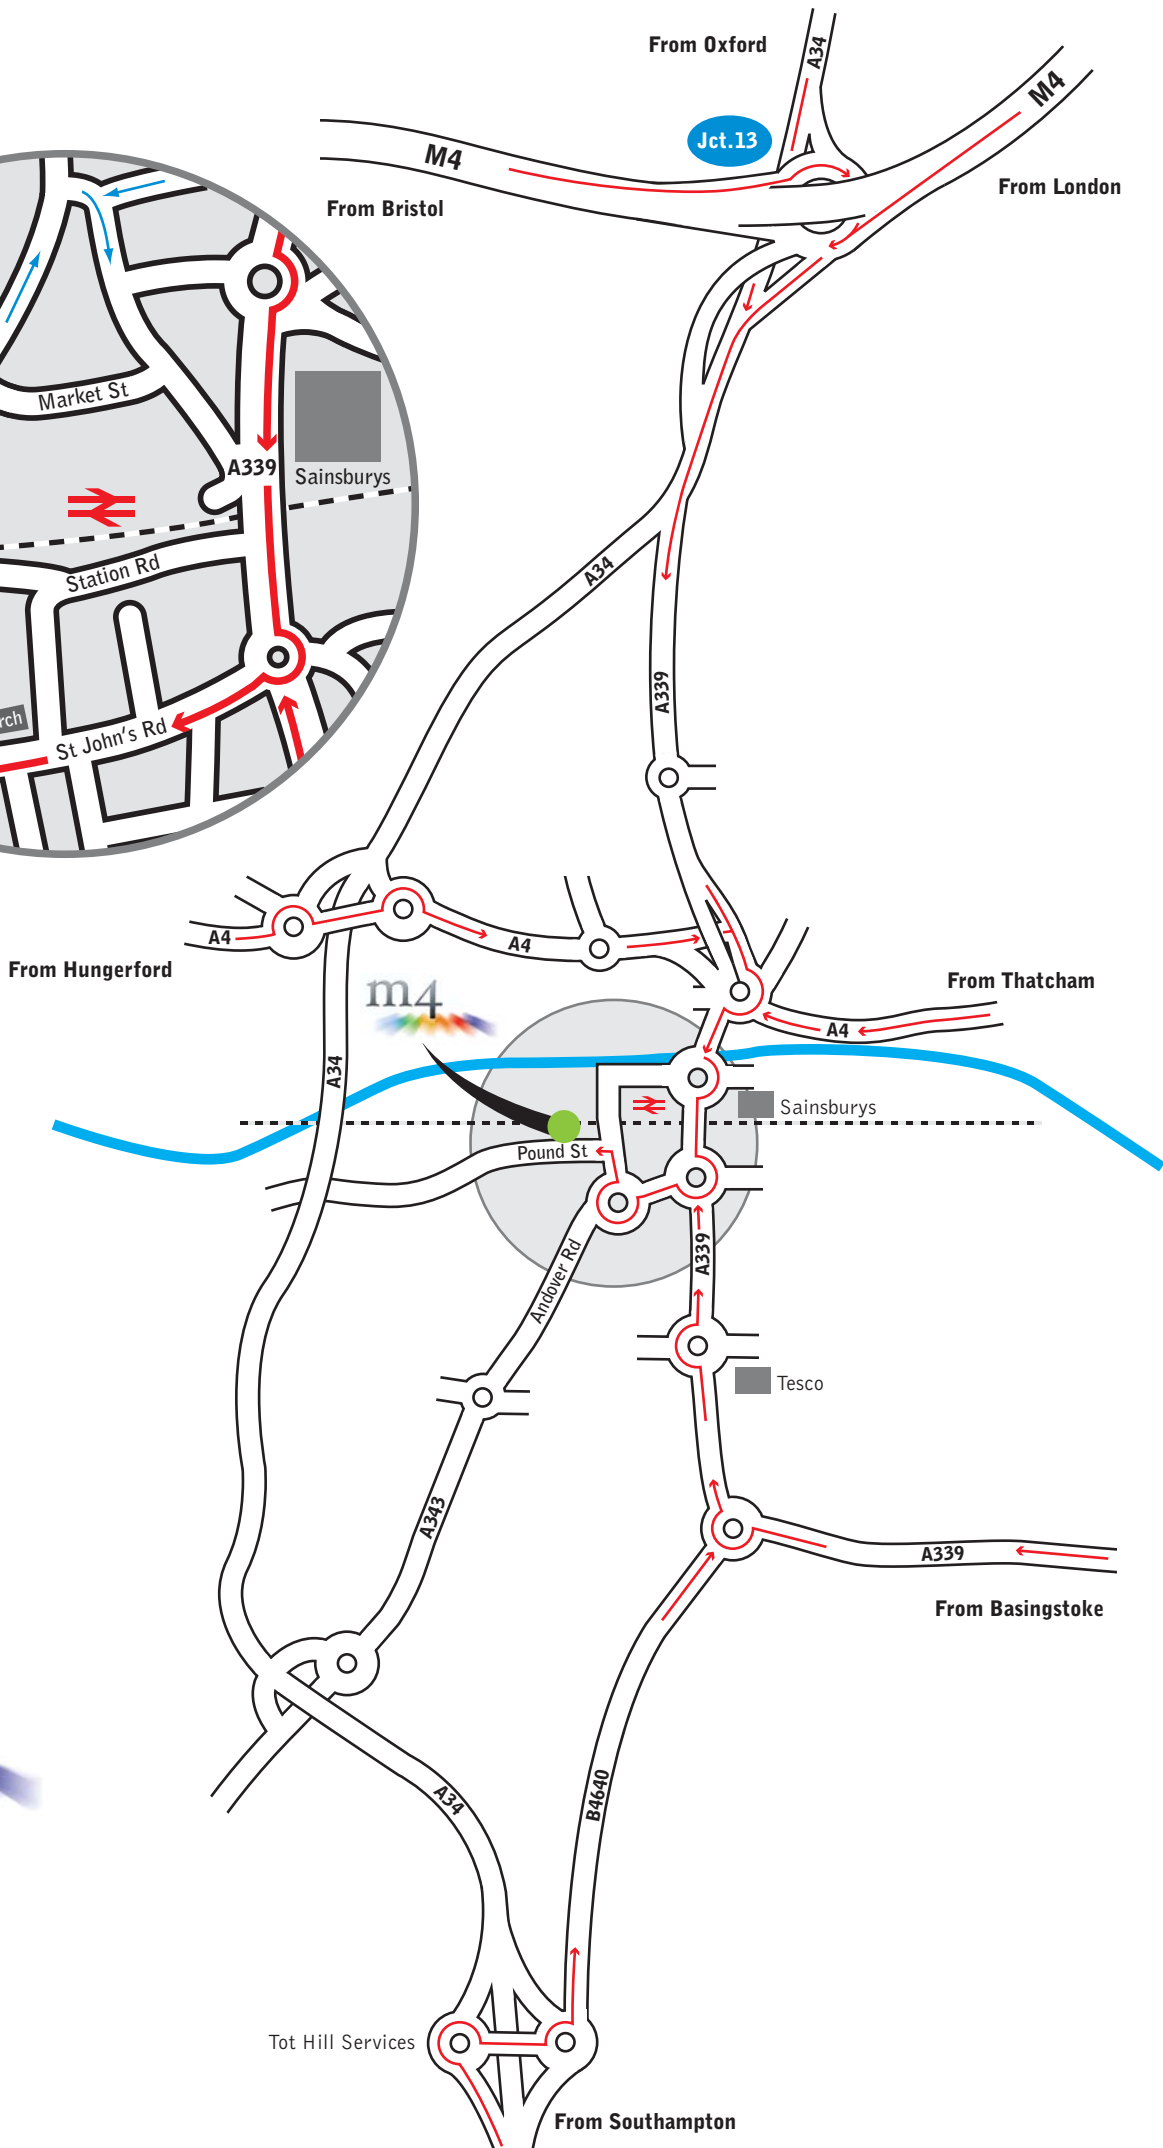

Inset detail

M4 Design Ltd.  
Pound Court  
Pound Street  
Newbury  
Berkshire  
RG14 6AA  
Tel: 01635 524055

Tot Hill Services

From Southampton